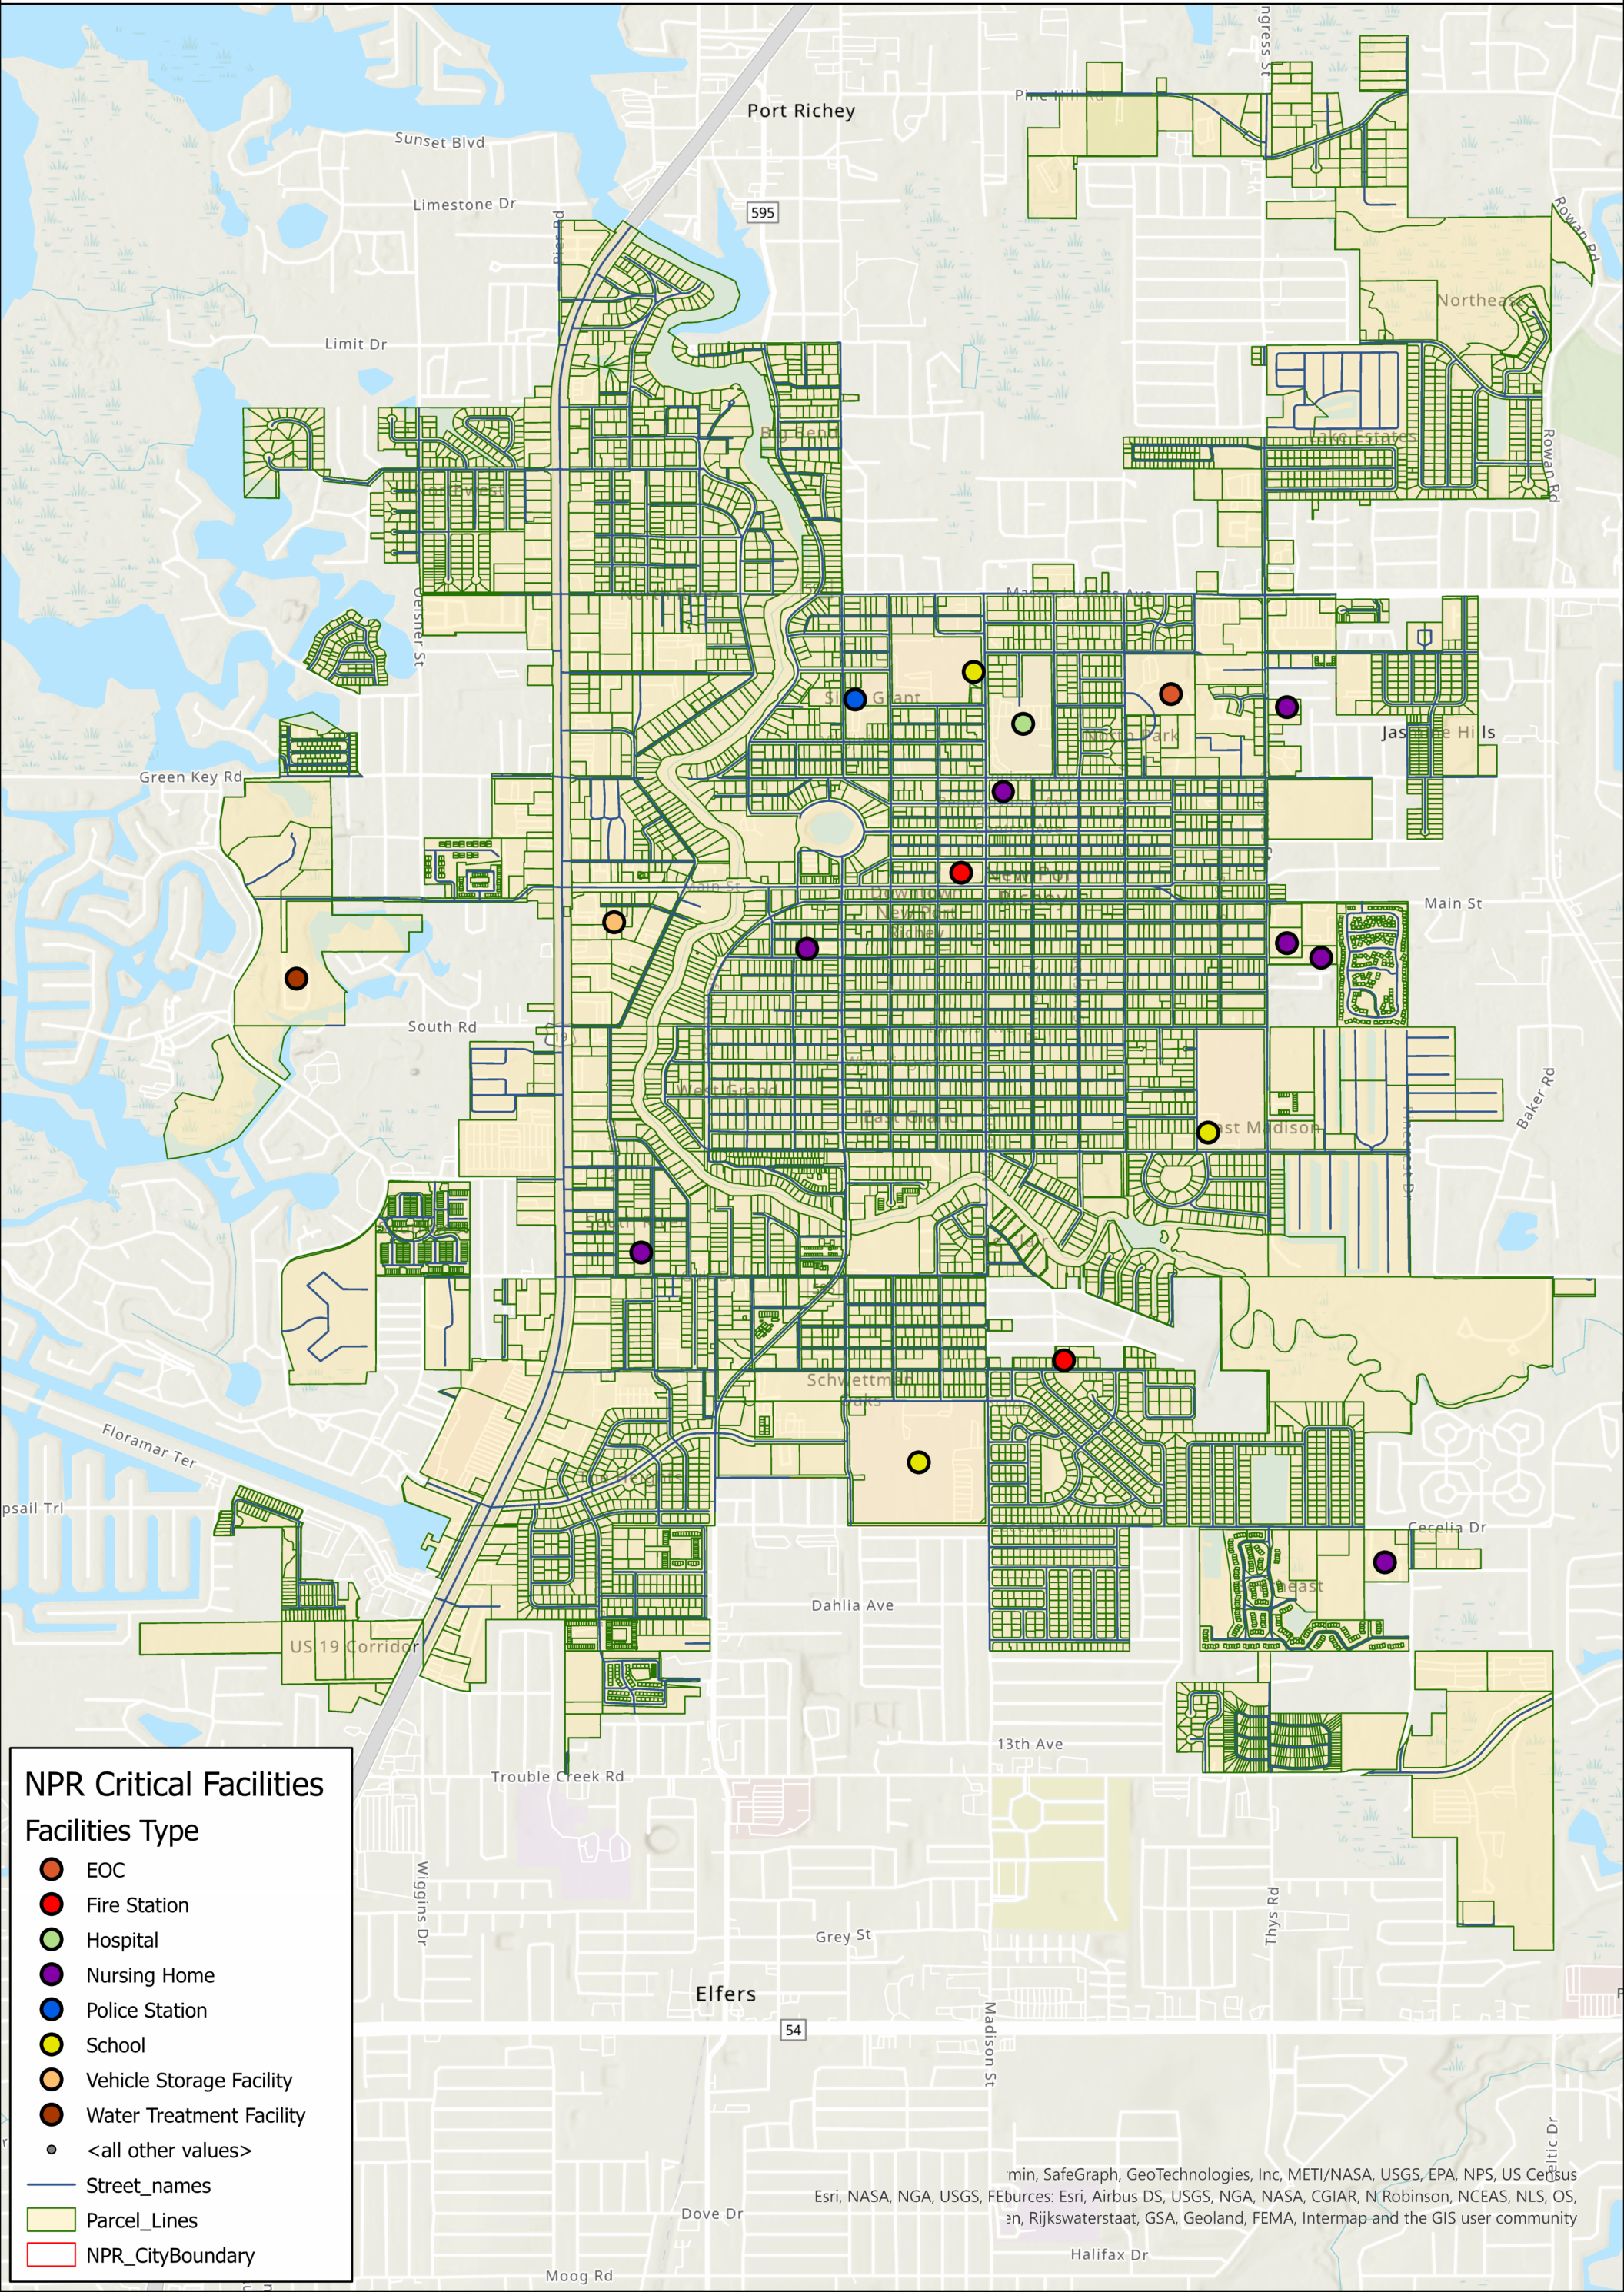

Community Rating System (CRS) Critical Facilities Map

NPR Critical Facilities

Facilities Type

- EOC
- Fire Station
- Hospital
- Nursing Home
- Police Station
- School
- Vehicle Storage Facility
- Water Treatment Facility
- <all other values>

— Street_names

▭ Parcel_Lines

▭ NPR_CityBoundary

min, SafeGraph, GeoTechnologies, Inc, METI/NASA, USGS, EPA, NPS, US Census
 Esri, NASA, NGA, USGS, FEMA, Intermap and the GIS user community